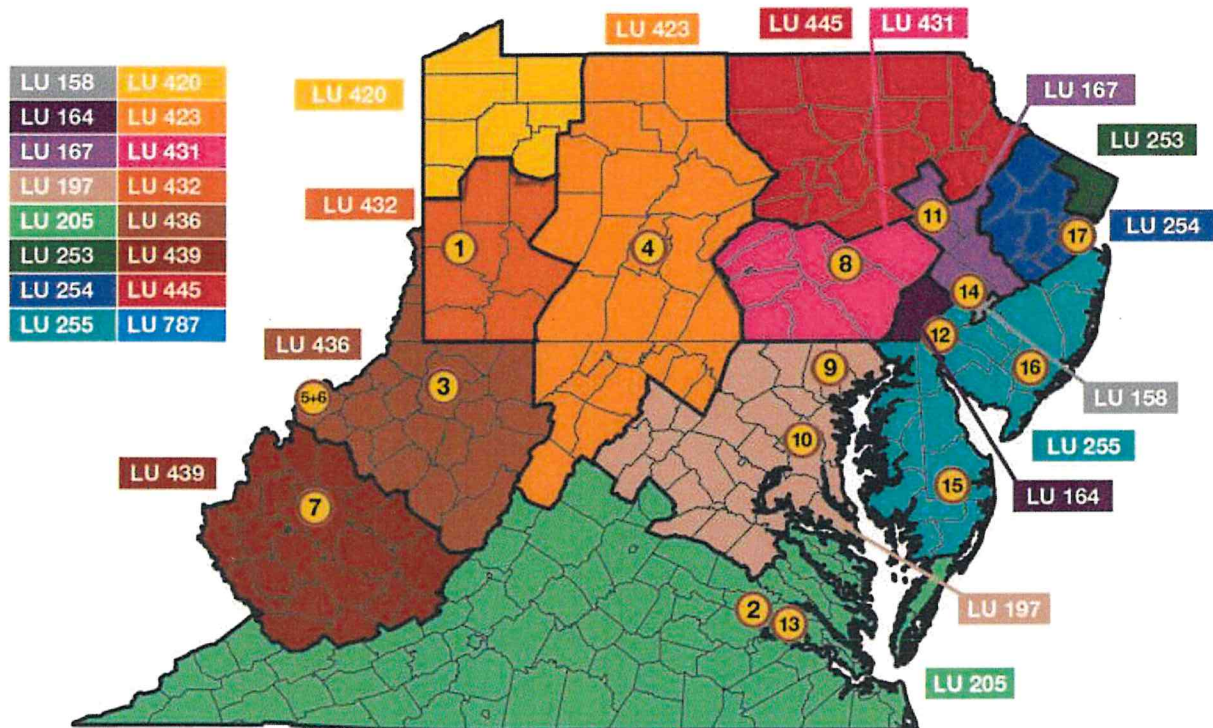

Eastern Atlantic States Regional Council of Carpenters Map

TRAINING CENTERS

1 PITTSBURGH
652 Ridge Road, Pittsburgh, PA 15205
(412) 262-1830

2 ASHLAND
10238 Sycamore Dr., Ashland, VA 23005
(804) 743-7458

3 BRIDGEPORT
609 Broadway Avenue, Bridgeport, WV 26330
(304) 428-1891

4 DUNCANSVILLE
261 Patch Way Road, Duncansville, PA 16635
(814) 693-0311

5 PARKERSBURG
110 Boyles Lane, Parkersburg, WV 26104
(304) 428-1891

6 PARKERSBURG (MILLWRIGHTS)
4600 Camden Avenue, Parkersburg, WV 26101
(304) 422-7637

7 CHARLESTON
300 Riverside Drive, South Charleston, WV 25309
(304) 428-1891

8 LEBANON
1718 Heilmendale Road, Suite 300, Lebanon, PA 17046
(717) 273-5277

15 GEORGETOWN DE
21420 Vaughn Road, Georgetown, DE 19947
(302) 856-3000

16 THOMAS C. OBER CARPENTERS
3300 White Horse Pike, Hammonton, NJ 08037
(609) 567-5675

17 EDISON NJ
75 Fieldcrest Avenue, Edison, NJ 08837
(732) 372-6020